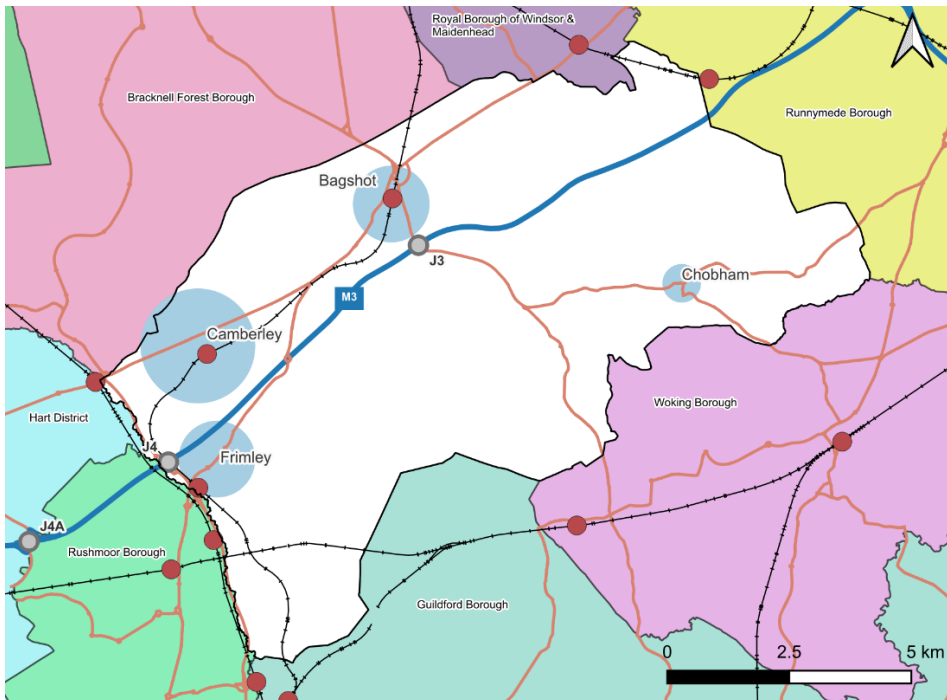

Surrey Heath Borough Council

Notice of Intention to Commence Local Plan Preparation

1 Date of Publication: 25th June 2026

2 In accordance with Regulation 19 of the Town and Country Planning (Local Planning) (England) Regulations 2026, Surrey Heath Borough Council gives notice that it is preparing a new Local Plan that will cover the administrative area of Surrey Heath Borough, as shown in Map 1 below.

Map 1: Administrative Area of Surrey Heath Borough

3 The Plan shall be referred to as the Surrey Heath Local Plan Review 2044

4 The timetable for preparing the Local Plan and this Notice of Intention to Commence can be viewed online on our [Local Plan Review 2044 webpage](#) or are available for inspection during normal opening hours at the locations listed below: