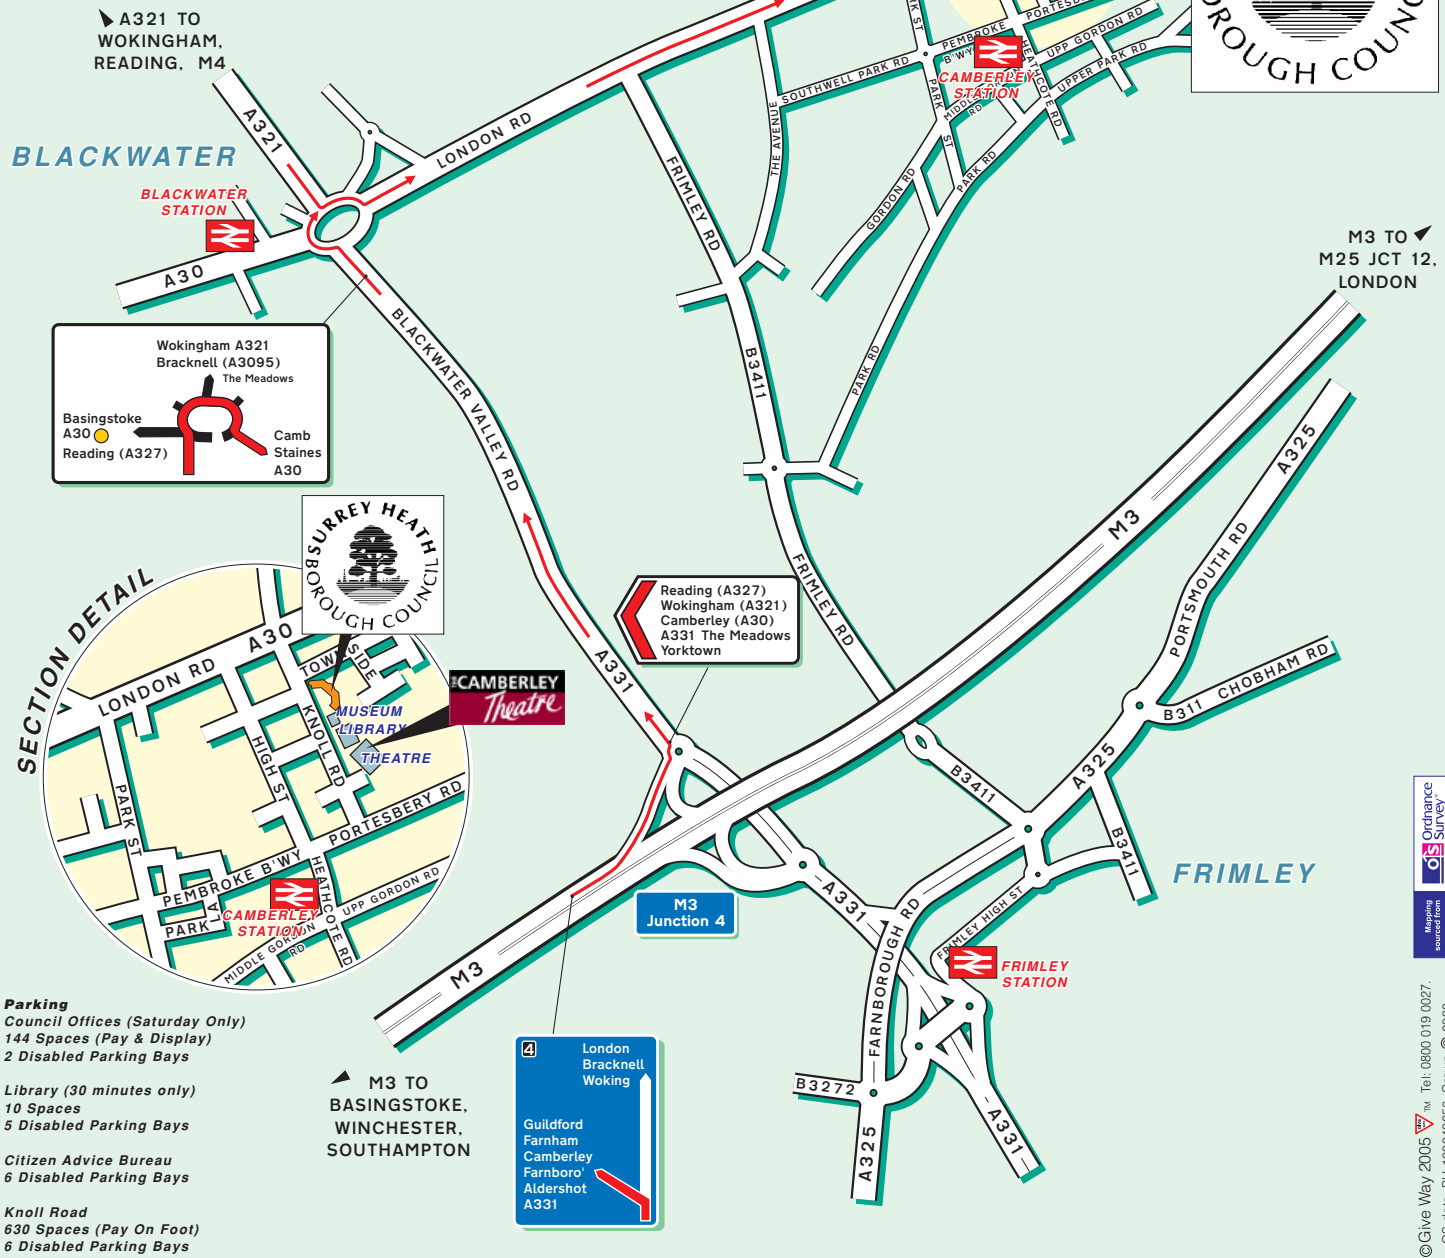

Surrey Heath House
Knoll Road
Camberley
Surrey
GU15 3HD

www.surreyheath.gov.uk

Tel: +44 (0)1276 707100
Fax: +44 (0)1276 707177

Public Transport

By Rail, Camberley Station.
Approximately a short walk away. For information on train operators and times phone National Rail Enquiries on 0845 7484950.

By Air, London Gatwick Airport. Approximately 60 minutes drive away.
London Heathrow Airport. Approximately 45 minutes drive away.

Buses commence and terminate in the area adjacent to the train station.
For information on bus operators and times call Traveline on 0870 6082608.

A30 TO BAGSHOT
M3 Junction 3

Reading (A327)
Wokingham (A321)
Camberley (A30)
A331 The Meadows
Yorktown

Parking
Council Offices (Saturday Only)
144 Spaces (Pay & Display)
2 Disabled Parking Bays

Library (30 minutes only)
10 Spaces
5 Disabled Parking Bays

Citizen Advice Bureau
6 Disabled Parking Bays

Knoll Road
630 Spaces (Pay On Foot)
6 Disabled Parking Bays

M3 TO BASINGSTOKE, WINCHESTER, SOUTHAMPTON