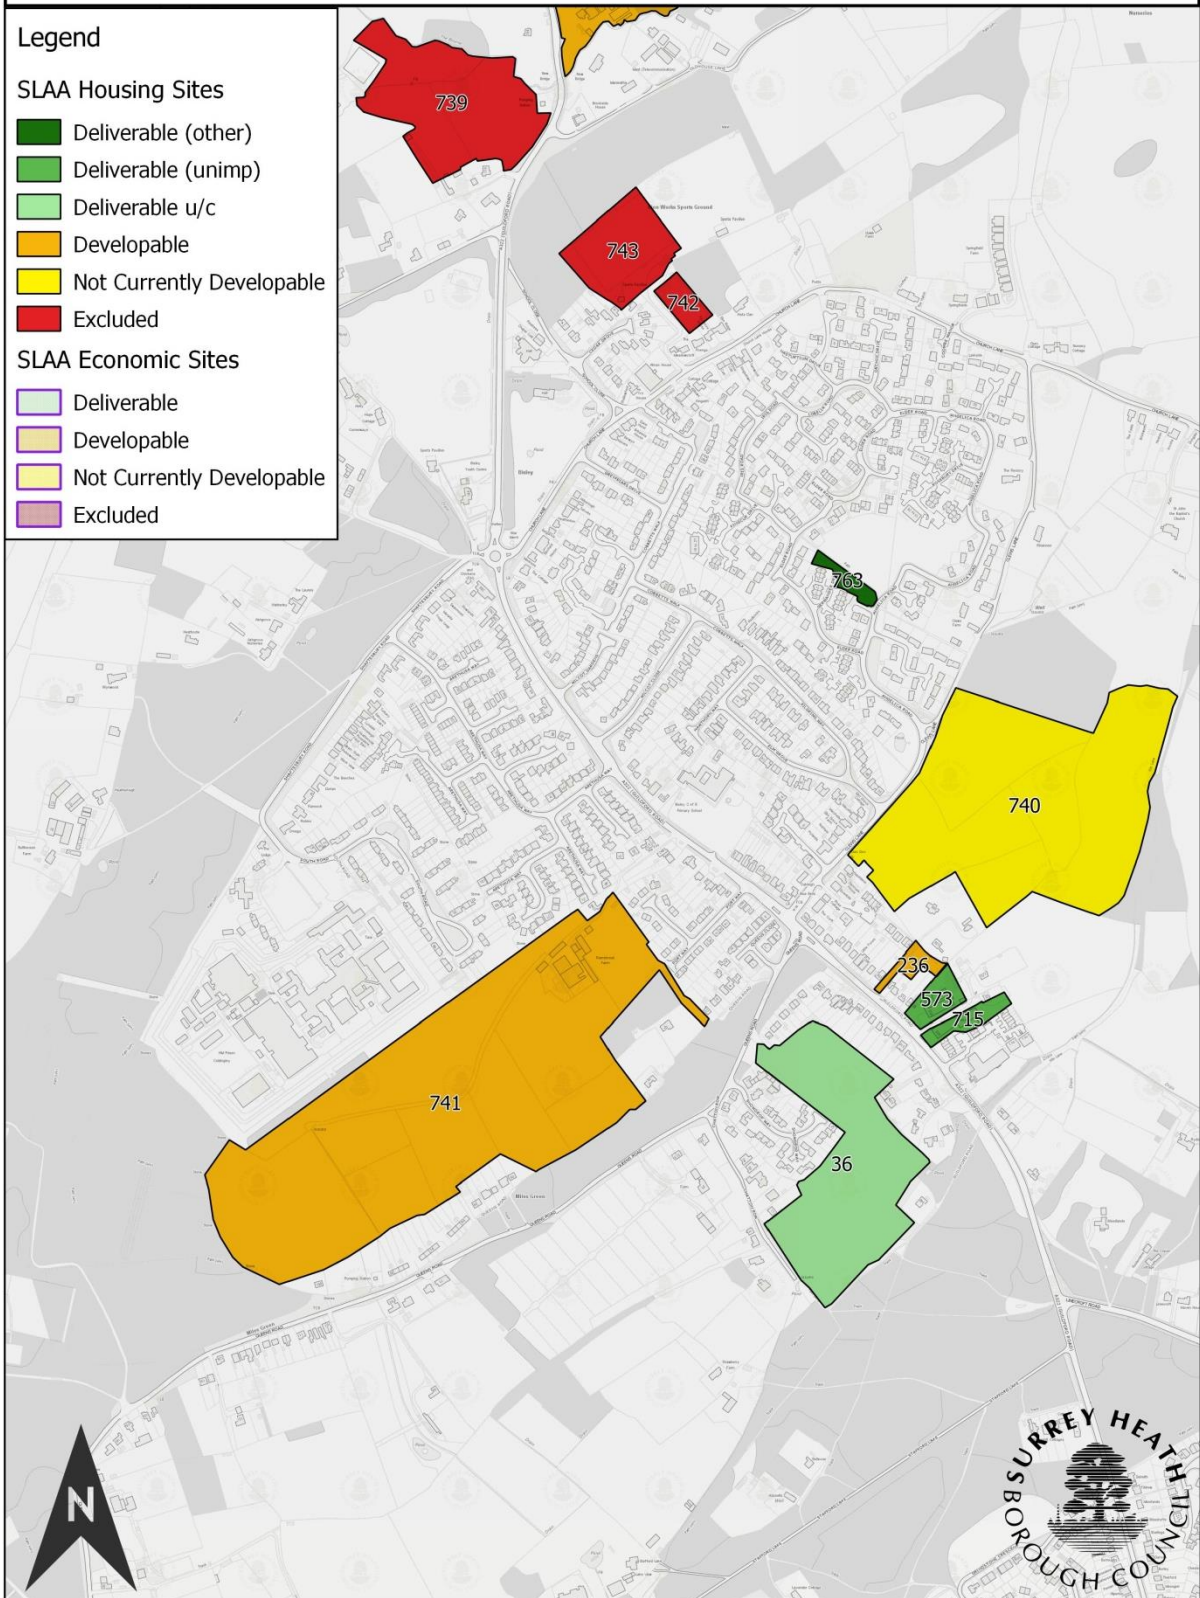

Bisley Sites

SLAA Ref.	Site Name	SLAA Classification
36	FC Brown Ltd, 17 Queens Road, Bisley	Deliverable
573	317-319 Guildford Road, Bisley	Deliverable
715	325 Guildford Road, Bisley	Deliverable
763	Land at Elder Road, Bisley	Deliverable
236	land r/o 309-315 Guildford Road, Bisley	Developable
741	Land West of Guildford Road, Bisley	Developable
740	Land East of Clews Lane, Bisley	Not Currently Developable
739	Land adj 174 Guildford Road, Bisley	Excluded
742	Sports Ground South Church Lane, Bisley	Excluded
743	Bisley Sports Ground Church Lane, Bisley	Excluded

Bisley Sites

Not to scale

Legend

SLAA Housing Sites

- Deliverable (other)
- Deliverable (unimp)
- Deliverable u/c
- Developable
- Not Currently Developable
- Excluded

SLAA Economic Sites

- Deliverable
- Developable
- Not Currently Developable
- Excluded